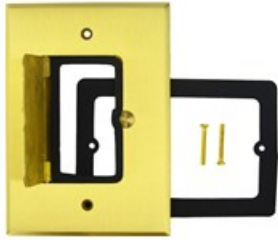

FB-6CVR

VIDEO

Product Description

Brass rectangular cover assembly for Allied Moulded FB-6 floor box assembly

Catalog #: FB-6CVR

Height: 5.625 in.

Width: 4 in.

Depth: 0.22 in.

Floor box assembly for residential wood floor cut-in application for use with nonmetallic sheathed cable. Used in areas of the home with large floor space openings where additional electric outlets are required by National Electrical Code to minimize long extension cord runs.