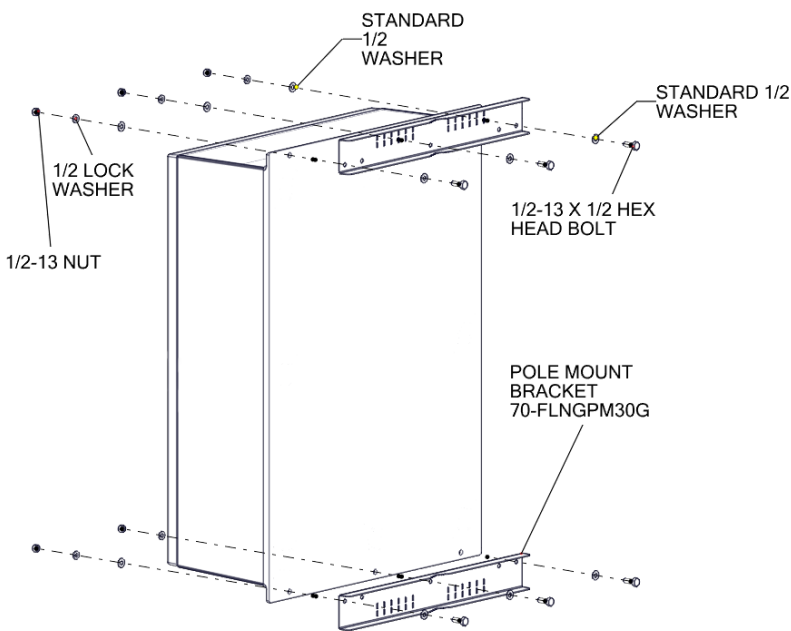

Empire Pole Mount Kit

Pole Mount Kit Made For Empire Series Enclosures

P/N AMPOLEMNTEMP

The Empire Pole Mount Kit offers the ability to mount Empire Series Wall Mount type enclosures including sizes 36" x 30" x 12" through 60" x 36" x 16" to any wood, plastic, or steel pole securely without excessive materials and labor.

FEATURES & BENEFITS

- One size covering 8 Empire Series enclosure sizes
- Steel band design allows for adjustable mounting capability on pole sizes up through 15 inches in diameter
- Pole mount kit has the capability to mount enclosures to round, square, and rectangular pole shapes
- Fewer parts are used so minimal assembly is required for installation
- Pole mount kit offers corrosion protection for outdoor use

Empire Pole Mount Kit

The Empire Pole Mount Kit offers a unique solution with feature rich components to aid in hanging and mounting your Empire Series enclosure on your specific application. Here are just a few of those features:

Enclosure is fastened to the pole with 4 clamps and two brackets

Pole mount band clamps adapt to variable pole shapes and sizes

Pole mount teeth grip the pole to ensure box does not slip or twist

ENCLOSURE POLE MOUNT KITS ARE USED WITH		
AM363016	AM363612	AM483616
AMEC363012	AM363616	AM603612
	AM483612	AM603616