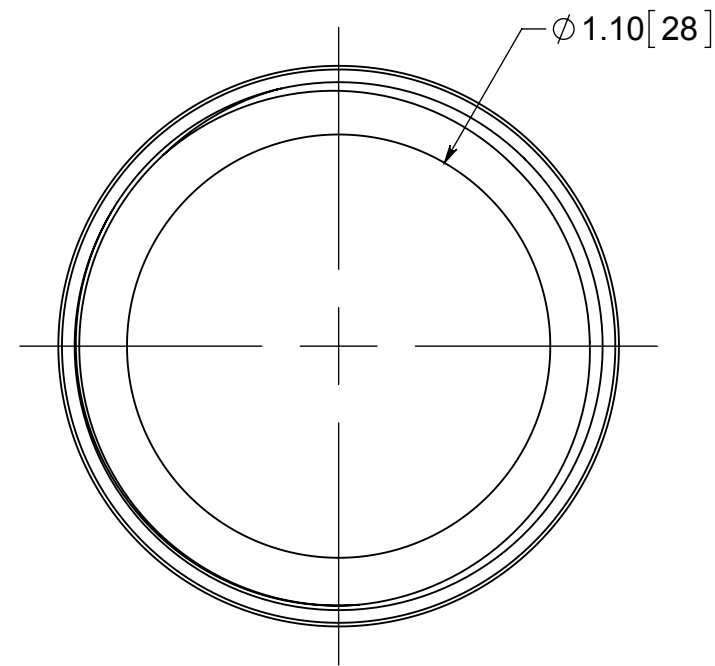

# FLOOR BOX

**NOTES:**

- 1.) SCREW DOWN PLUG MATERIAL: NICKLE PLATED BRASS, O-RING MATERIAL: SILICONE
- 2.) WHEN USED WITH FB-1, FB-2, FB-3, FB-4 FLOOR BOXES IT IS UL LISTED, FLOOR BOX MEETS UL514C SCRUB WATER EXCLUSION TEST

**ALLIED MOULDED PRODUCTS**  
BRYAN, OHIO

The Original Fiber Glass Outlet Box

PRODUCT SERIES

FLOOR BOX NICKLE SCREW DOWN PLUG REPLACEMENT

Part No.

**FB-NPLG**

**CONFIDENTIAL**

THIS MATERIAL IS OWNED BY THE ALLIED MOULDED PRODUCTS COMPANY, IS DISCLOSED IN CONFIDENCE, AND IS NOT TO BE REPRODUCED OR DISTRIBUTED WITHOUT PRIOR WRITTEN PERMISSION FROM ALLIED MOULDED PRODUCTS.