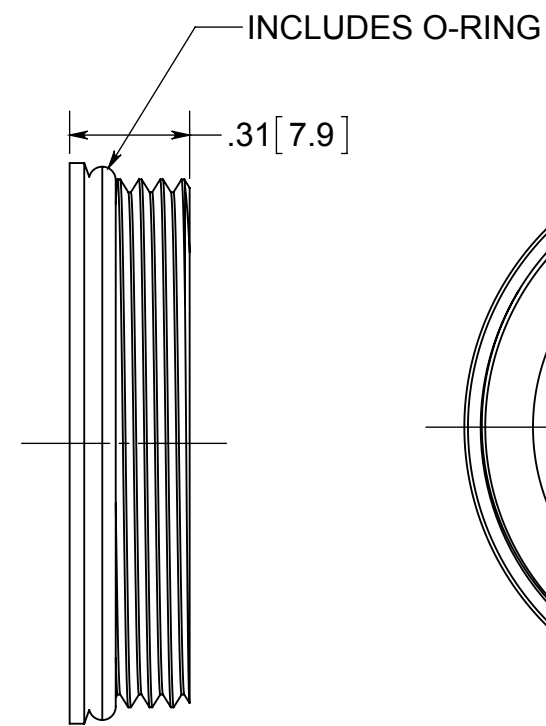

# FLOOR BOX

**NOTES:**

- 1.) SCREW DOWN PLUG MATERIAL: NICKLE PLATED BRASS, O-RING MATERIAL: SILICONE
- 2.) WHEN USED WITH FB-1, FB-2, FB-3, FB-4 FLOOR BOXES IT IS UL LISTED, FLOOR BOX MEETS UL514C SCRUB WATER EXCLUSION TEST

**ALLIED MOULDED PRODUCTS**  
BRYAN, OHIO

The Original Fiber Glass Outlet Box

PRODUCT SERIES

FLOOR BOX NICKLE SCREW DOWN PLUG REPLACEMENT

Part No.

**FB-NPLG**

**CONFIDENTIAL**

THIS MATERIAL IS OWNED BY THE ALLIED MOULDED PRODUCTS COMPANY, IS DISCLOSED IN CONFIDENCE, AND IS NOT TO BE REPRODUCED OR DISTRIBUTED WITHOUT PRIOR WRITTEN PERMISSION FROM ALLIED MOULDED PRODUCTS.