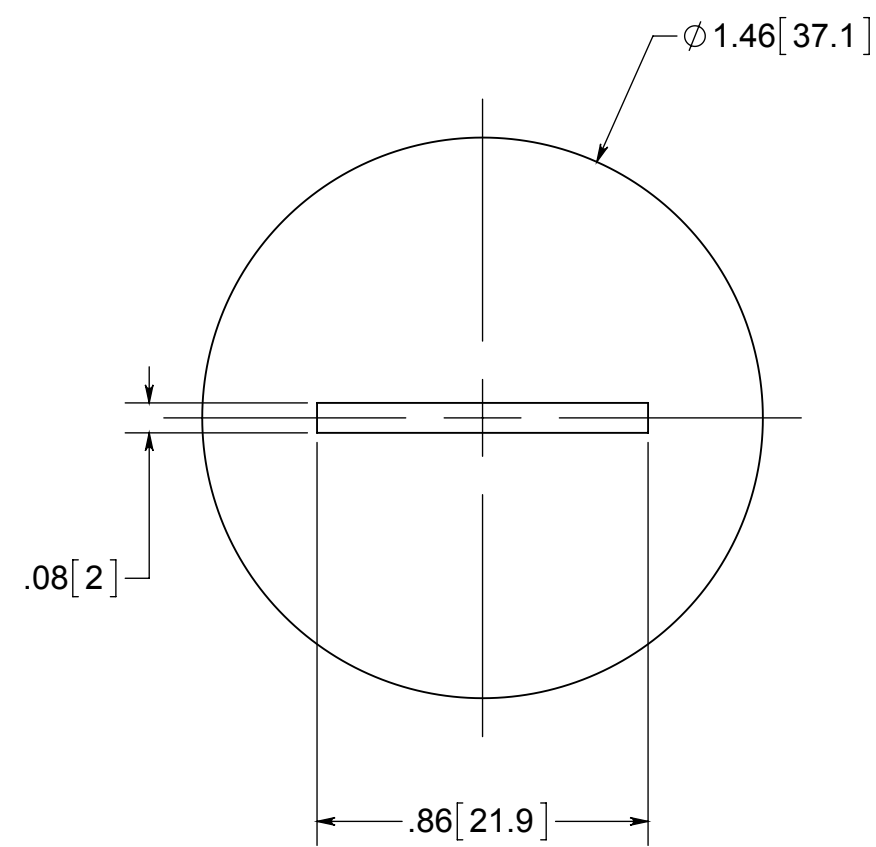

# FLOOR BOX

**NOTES:**

- 1.) SCREW DOWN PLUG MATERIAL: NICKLE PLATED BRASS, O-RING MATERIAL: SILICONE
- 2.) WHEN USED WITH FB-1, FB-2, FB-3, FB-4 FLOOR BOXES IT IS UL LISTED, FLOOR BOX MEETS UL514C SCRUB WATER EXCLUSION TEST