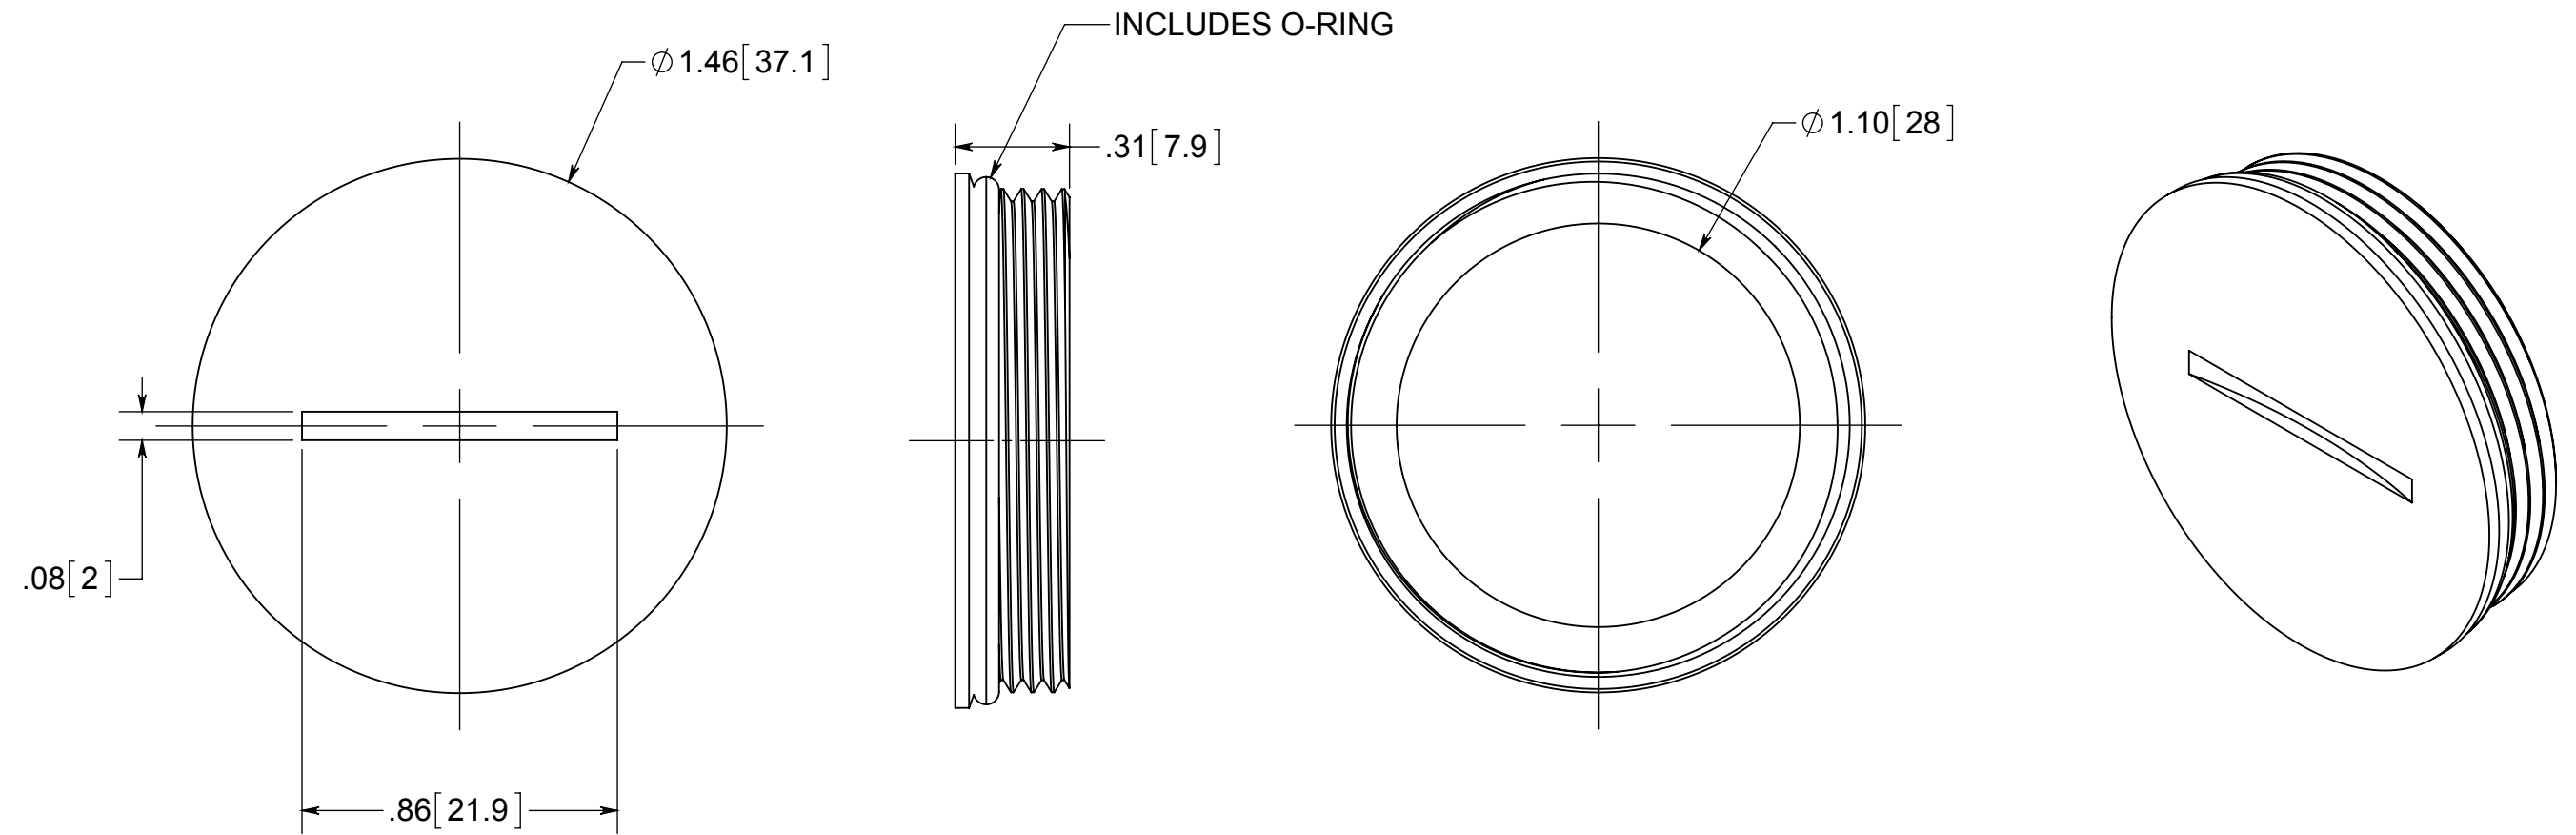

FLOOR BOX

- NOTES:
- 1.) SCREW DOWN PLUG MATERIAL: BRASS, O-RING MATERIAL: SILICONE
 - 2.) WHEN USED WITH FB-1, FB-2, FB-3, FB-4 FLOOR BOXES IT IS UL LISTED, FLOOR BOX MEETS UL514C SCRUB WATER EXCLUSION TEST