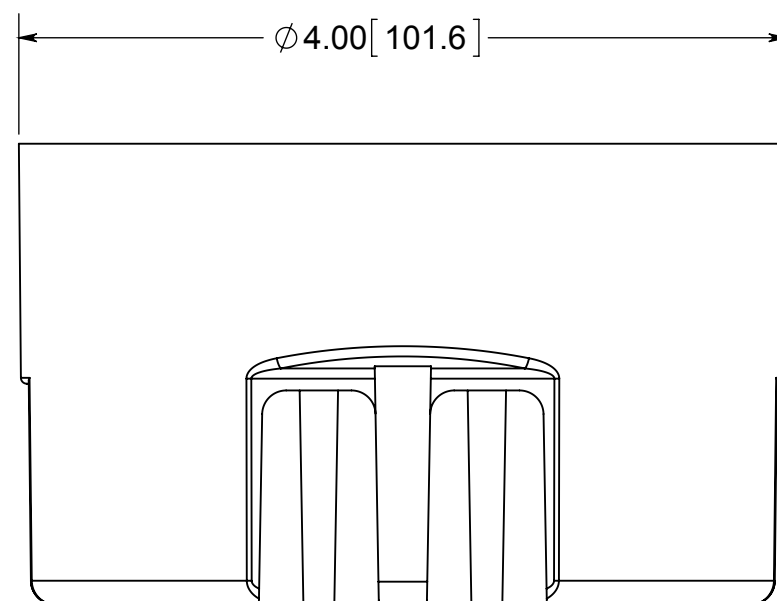

fiberglass BOX™

ISSUE DATE: 05/14/2015

- NOTES:
- 1.) BOX MATERIAL: FIBERGLASS REINFORCED POLYESTER, SPEED KLAMP MATERIAL: PVC
 - 2.) UL LISTED WITH 2 HOUR FIRE RATING FOR WALL AND CEILING
 - 3.) SPEED KLAMPS BULK PACKED

 **ALLIED MOULDED PRODUCTS**
BRYAN, OHIO
The Original Fiber Glass Outlet Box

PRODUCT SERIES

4" ROUND 22.5 CU. IN.

Part No.

9350

CONFIDENTIAL

THIS MATERIAL IS OWNED BY THE ALLIED MOULDED PRODUCTS COMPANY, IS DISCLOSED IN CONFIDENCE, AND IS NOT TO BE REPRODUCED OR DISTRIBUTED WITHOUT PRIOR WRITTEN PERMISSION FROM ALLIED MOULDED PRODUCTS.