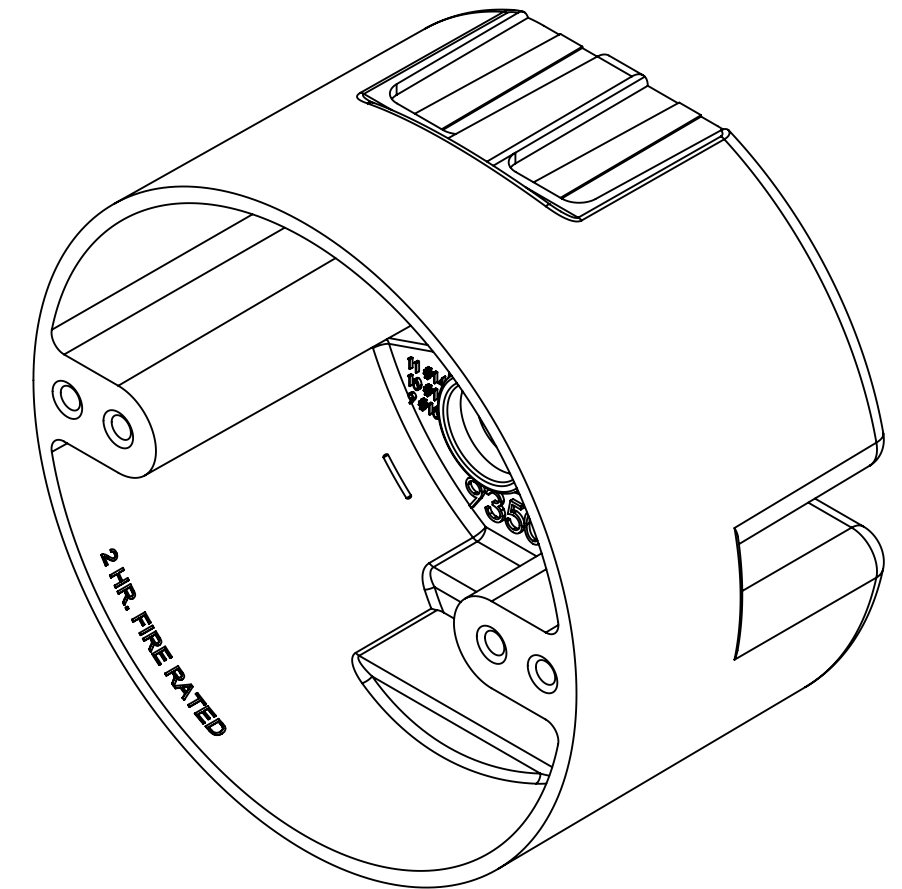

fiberglass BOX™

ISSUE DATE: 05/14/2015

- NOTES:
- 1.) BOX MATERIAL: FIBERGLASS REINFORCED POLYESTER, SPEED KLAMP MATERIAL: PVC
 - 2.) UL LISTED WITH 2 HOUR FIRE RATING FOR WALL AND CEILING
 - 3.) SPEED KLAMPS BULK PACKED

 **ALLIED MOULDED PRODUCTS**
BRYAN, OHIO
The Original Fiber Glass Outlet Box

PRODUCT SERIES

4" ROUND 22.5 CU. IN.

Part No.

9350

CONFIDENTIAL

THIS MATERIAL IS OWNED BY THE ALLIED MOULDED PRODUCTS COMPANY, IS DISCLOSED IN CONFIDENCE, AND IS NOT TO BE REPRODUCED OR DISTRIBUTED WITHOUT PRIOR WRITTEN PERMISSION FROM ALLIED MOULDED PRODUCTS.