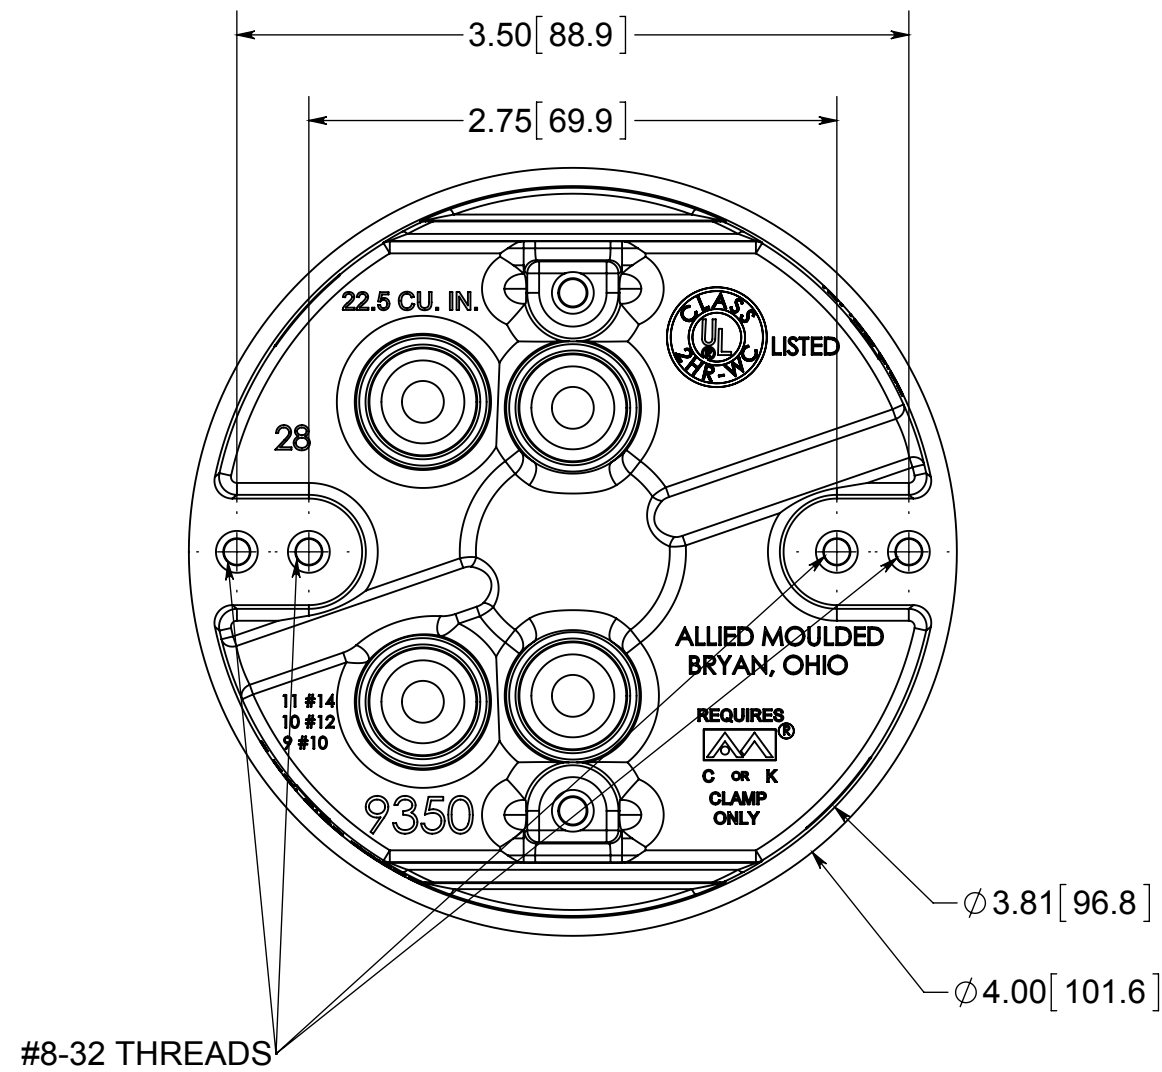

fiberglass BOX™

ISSUE DATE: 05/14/2015

- NOTES:
- 1.) BOX MATERIAL: FIBERGLASS REINFORCED POLYESTER, SPEED KLAMP MATERIAL: PVC
 - 2.) UL LISTED WITH 2 HOUR FIRE RATING FOR WALL AND CEILING
 - 3.) SPEED KLAMPS BULK PACKED

 **ALLIED MOULDED PRODUCTS**
BRYAN, OHIO
The Original Fiber Glass Outlet Box

PRODUCT SERIES

4" ROUND 22.5 CU. IN.

Part No.

9350

CONFIDENTIAL

THIS MATERIAL IS OWNED BY THE ALLIED MOULDED PRODUCTS COMPANY, IS DISCLOSED IN CONFIDENCE, AND IS NOT TO BE REPRODUCED OR DISTRIBUTED WITHOUT PRIOR WRITTEN PERMISSION FROM ALLIED MOULDED PRODUCTS.