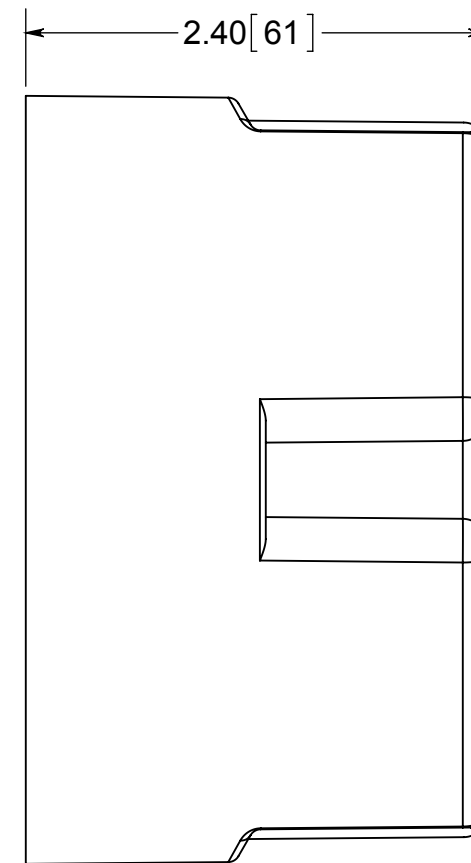

fiberglass BOX™

ISSUE DATE: 05/14/2015

- NOTES:
- 1.) BOX MATERIAL: FIBERGLASS REINFORCED POLYESTER, SPEED KLAMP MATERIAL: PVC
 - 2.) UL LISTED WITH 2 HOUR FIRE RATING FOR WALL AND CEILING
 - 3.) SPEED KLAMPS BULK PACKED

 **ALLIED MOULDED PRODUCTS**
BRYAN, OHIO
The Original Fiber Glass Outlet Box

PRODUCT SERIES

4" ROUND 22.5 CU. IN.

Part No.

9350

CONFIDENTIAL

THIS MATERIAL IS OWNED BY THE ALLIED MOULDED PRODUCTS COMPANY, IS DISCLOSED IN CONFIDENCE, AND IS NOT TO BE REPRODUCED OR DISTRIBUTED WITHOUT PRIOR WRITTEN PERMISSION FROM ALLIED MOULDED PRODUCTS.